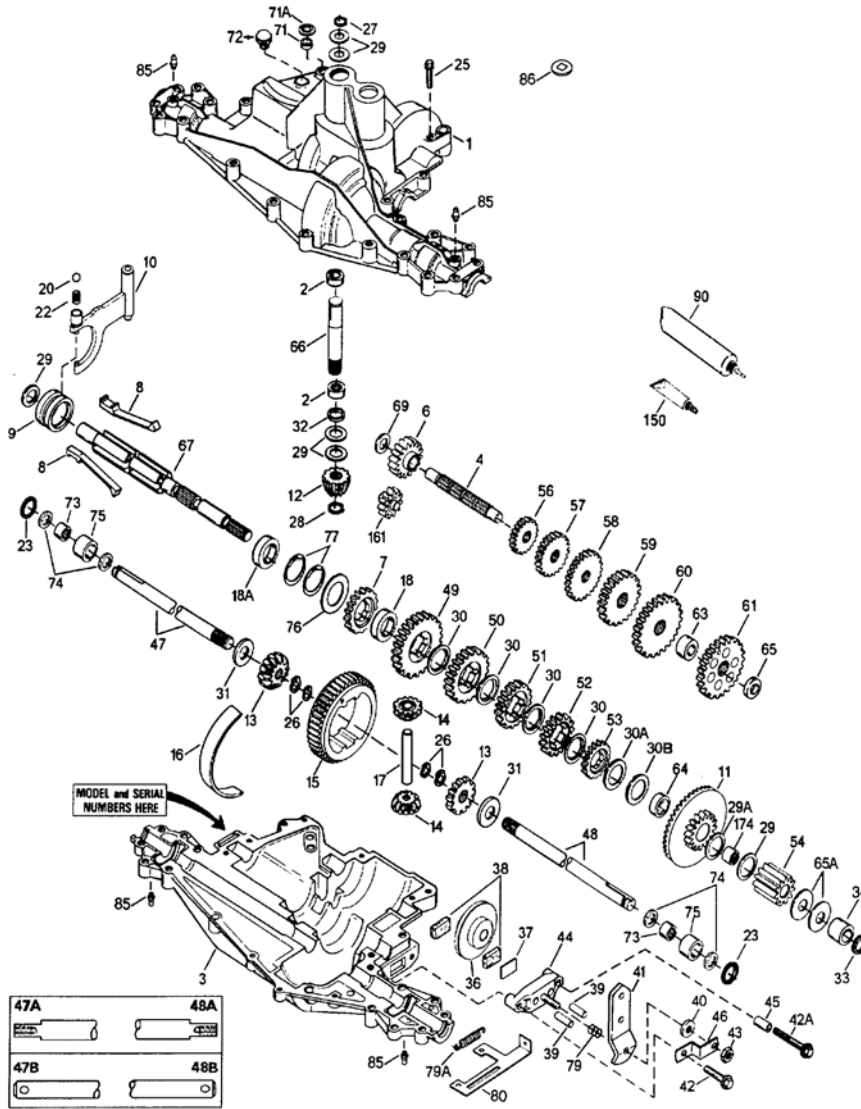

p915.2 915-915-032A / Transaxle

ILLUSTRATION SHOWS TYPICAL PARTS ONLY. ORDER BY PART NUMBER. PARTS NOT LISTED ARE SUPPLIED BY OEM.

Part List

p915.2 915-915-032A / Transaxle

REF #	ITEM #	DESCRIPTION	QTY	REMARK
1	772153	Transaxle Cover	1	
2	780086	Needle Bering .625ID	2	
3	770110	Transaxle Case (Cast)	1	
4	776300	Countershaft	1	
6	778281	Spur Gear 16T	1	
7	778122A	Spur Gear 22T	1	
8	792160	Shift Key	4	
8A	792047	Woodruff Key #9	1	
9	784352	Shift Collar	1	
10	784365	Shift Rod & Fork	1	
11A	778290A	Bevel Gear & Bearing (Incl. 174)	1	
12	778262	Bevel Pinion 14T	1	
13	778368	Bevel Gear 13T Incl. 14	2	
14	778368	Bevel Pinion 13T (Incl. 13)	2	
15	778260	Ring Gear 43T	1	
16	786150	Bearing Strip	1	
17	786139	Drive Pin	1	
18	786147	Neutral Sleeve .453L	1	
18A	786159	Neutral Sleeve .390L	1	
20	792139	Steel Ball 3/8 Diameter	1	
22	792142	Spring .385OD .6094L	1	
23	788061	Seal Ring	2	
25	792073A	Screw 1/4-20 x 1.25	17	
26	792125	Retaining Ring (pkg of 2)	4	
27	792035	Retaining Ring	1	
28	788040	Retaining Ring	1	
29	780072	Thrust Washer .627ID .031W	6	
30	780108	Cup Washer 1.127ID .032W	4	
30A	780145	Washer 1.127ID .032W	1	
30B	780178	Flat Washer .835ID .031W	1	
31	780001	Flat Washer .750ID .56W	2	
32	792001	O-ring .607ID	1	
33	788076	O-Ring .530ID	1	
34	780159	Bushing .5635	1	
36	790071	Brake Disk	1	
37	790007	Brake Pad Plate	1	
38	799021	Brake Pad	2	
39	786026	Dowel Pin 5/16 x 3/4	2	
40	792076A	Flat Washer .312ID .059W	1	
41	790096	Brake Lever	1	
42	792073A	Screw, 1/4-20 x 1.25	2	
43	792075	Lock Nut 5/16-24	1	
44	790025	Brake Pad Holder	1	
46	786086	Brake Lever Bracket	1	
47	775105	Axle 17.188	1	
48	774665	Axle 12.000 (Incl. 2 of 26)	1	
49	778381	Spur Gear 35T	1	
50	778374	Spur Gear 30T	1	
51	778375	Spur Gear 25T	1	
52	778278	Spur Gear 22T	1	
53	778287	Spur Gear 19T	1	
54	778263	Spur Gear 11T	1	
56	778193	Spur Gear 15T	1	
57	778184	Spur Gear 20T	1	
58	778297	Spur Gear 25T	1	
59	778380	Spur Gear 28T	1	
60	778285	Spur Gear 31T	1	
61	778265	Spur Gear 34T	1	
63	786155A	Spacer .765 x .559	1	
65	780162	Thrust Washer .703ID .091W	1